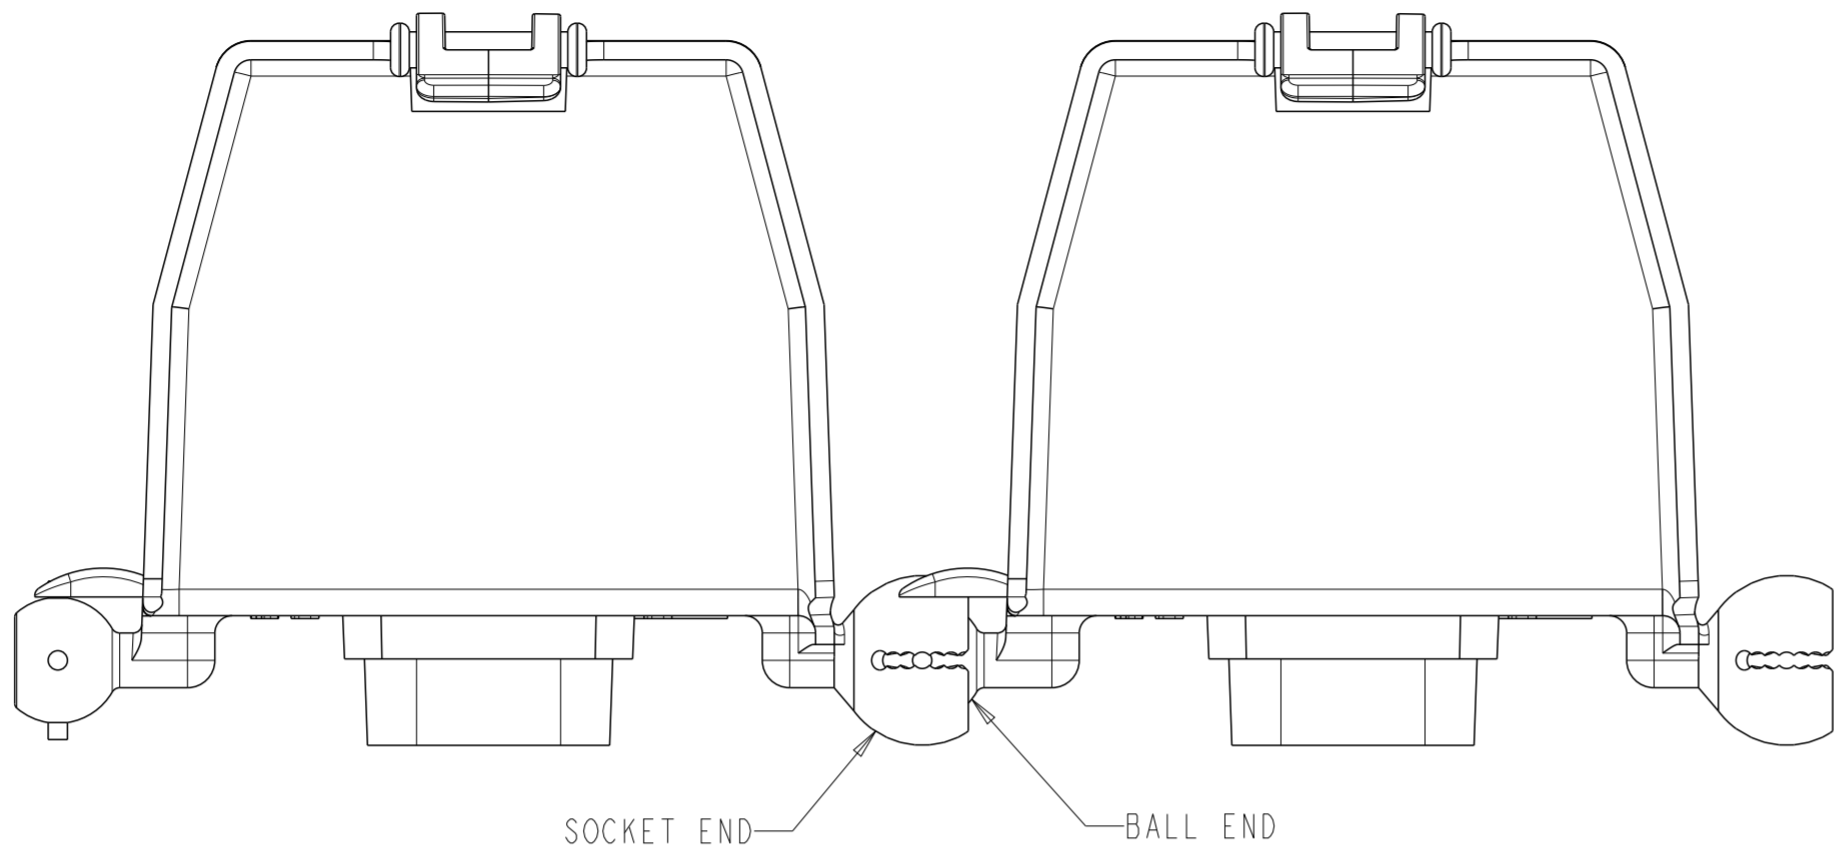

REVISIONS			
REV	CMO	DATE	APPROVED
A	40094281CMO	07-AUG-19	RAT

ALIGN BALL AND SOCKET
ON TROUGH PIECES.
INSERT BALL INTO SOCKET
UNTIL FULLY SEATED.

KIT CONTAINS		
ITEM	DESCRIPTION	QUANTITY
001	TROUGH, 2X2	1
002	STRAP, TROUGH	1

FGS-FLEXV-C	YELLOW
CATALOG NUMBER	COLOR

COMMSCOPE, INC.			
DRAFTER RUBEN ARVILLA		TITLE INSTLL DWG, FLEXV 2X2,	
ENGINEER RUBEN ARVILLA		SIZE A2	SCALE 1.000
		DOCUMENT NO. 660003701	
CUSTOMER DRAWING			REVISION A
			SHEET 1 OF 1