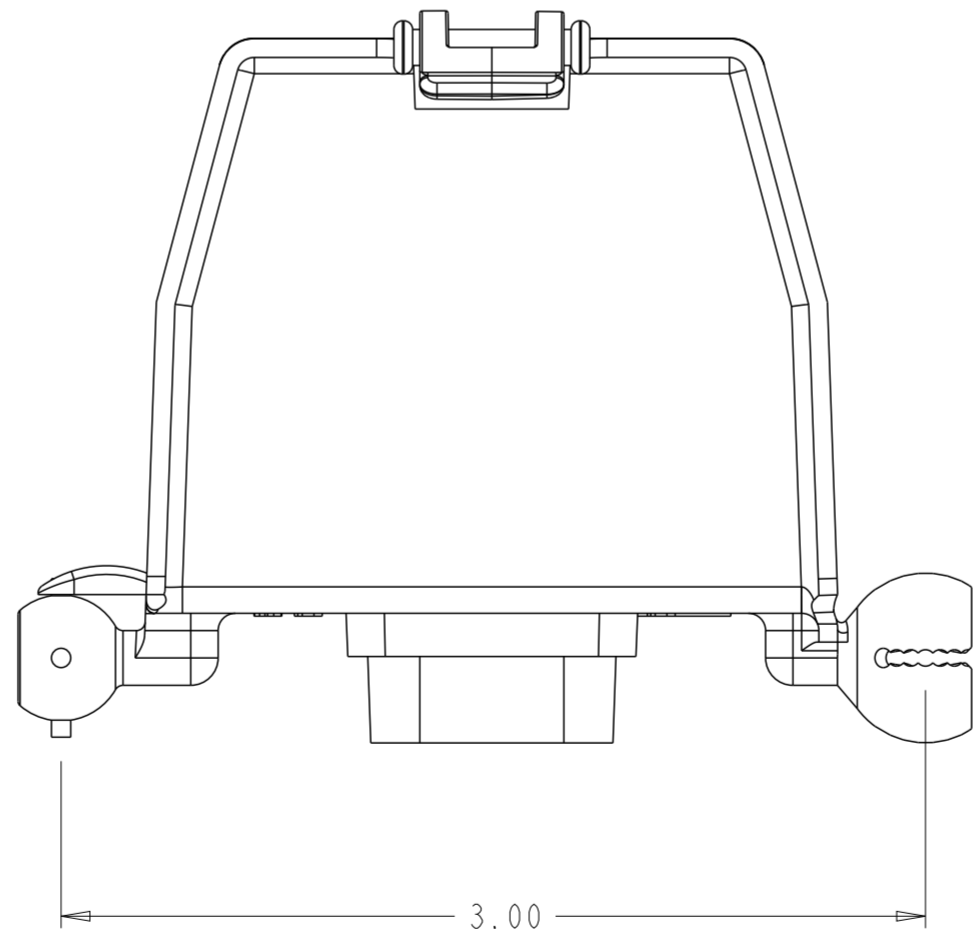

REVISIONS			
REV	CMO	DATE	APPROVED
A	40094281CMO	07-AUG-19	RAT

ALIGN BALL AND SOCKET
ON TROUGH PIECES.
INSERT BALL INTO SOCKET
UNTIL FULLY SEATED.

KIT CONTAINS		
ITEM	DESCRIPTION	QUANTITY
001	TROUGH, 2X2	1
002	STRAP, TROUGH	1

FGS-FLEXV-C	YELLOW
CATALOG NUMBER	COLOR

COMMSCOPE, INC.			
DRAFTER RUBEN ARVILLA		TITLE INSTLL DWG, FLEXV 2X2,	
ENGINEER RUBEN ARVILLA		SIZE A2	SCALE 1.000
		DOCUMENT NO. 660003701	
CUSTOMER DRAWING			REVISION A
			SHEET 1 OF 1