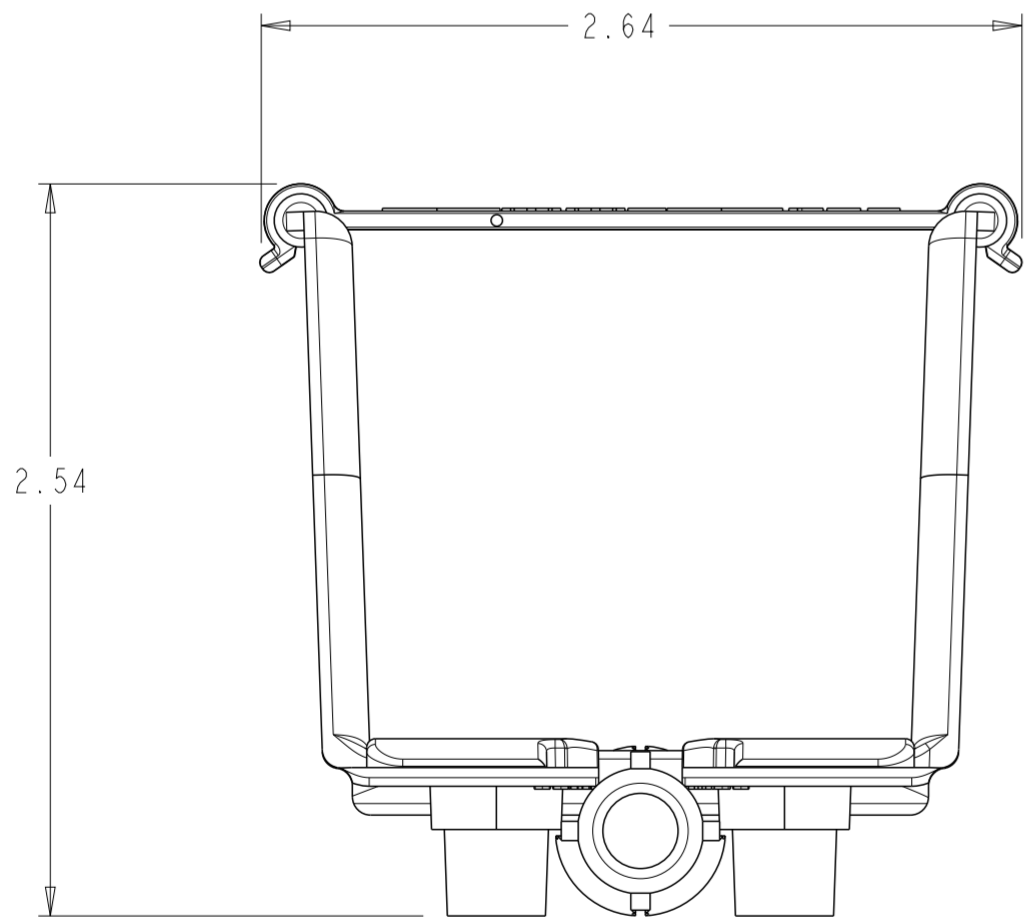

REVISIONS			
REV	CMO	DATE	APPROVED
A	40094281CMO	07-AUG-19	RAT

ALIGN BALL AND SOCKET
ON TROUGH PIECES.
INSERT BALL INTO SOCKET
UNTIL FULLY SEATED.

KIT CONTAINS		
ITEM	DESCRIPTION	QUANTITY
001	TROUGH, 2X2	1
002	STRAP, TROUGH	1

FGS-FLEXV-C	YELLOW
CATALOG NUMBER	COLOR

COMMSCOPE, INC.			
DRAFTER RUBEN ARVILLA		TITLE INSTLL DWG, FLEXV 2X2,	
ENGINEER RUBEN ARVILLA		SIZE A2	SCALE 1.000
		DOCUMENT NO. 660003701	
CUSTOMER DRAWING			REVISION A
			SHEET 1 OF 1