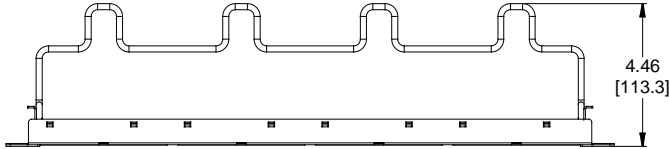

MATERIAL ID	DESCRIPTION
760237041	COMMSCOPE DISCRETE DISTRIBUTION MODULE PANEL, SL, UTP, 2U, 48 PORT

NOTES:

- SEE COMMSCOPE CATALOG FOR PART NUMBER SUFFIXES TO INDICATE COLOR/PKG.
- SEE COMMSCOPE CATALOG FOR COMPLETE LIST OF PARTS RELATED TO THE USE OF THIS PRODUCT.
- DIMENSIONS ARE IN INCHES[MM].
- PART INCLUDES:
 - (1) M2000 FRAME 2U
 - (8) BEZEL, EVOLVE FOR SL
 - (2) RETAINER B, 360 REAR CABLE MANAGEMENT
 - (2) STRAP(PACK OF 4)