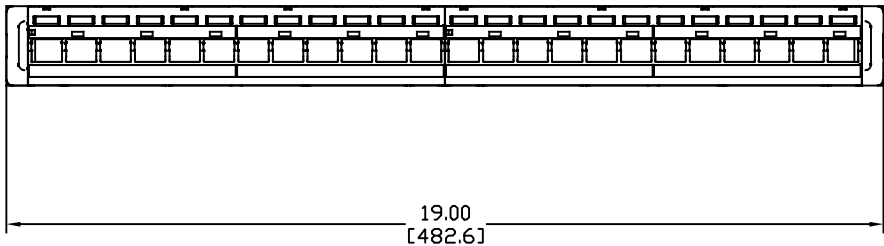

MATERIAL ID	DESCRIPTION
760118323	U/UTP FLAT SINGLE-ROW MODULAR PANEL 24 PORT(MGS400/500/600)

NOTES:

- SEE COMMSCOPE CATALOG FOR PART NUMBER SUFFIXES TO INDICATE COLOR/PKG.
- SEE COMMSCOPE CATALOG FOR COMPLETE LIST OF PARTS RELATED TO THE USE OF THIS PRODUCT.
- DIMENSIONS IN PARENTHESES ARE IN METRIC.
- PART INCLUDES:
 (1) U/UTP FLAT SINGLE-ROW MODULAR PANEL 24 PORT ASSEMBLY
 (2) CAP, PANEL END, M4800
 (24) CAP, ASSY, MGS, SHIELD
 (4) SCREW, COMBO HD, MACHINE, #12-24 X 0.50"