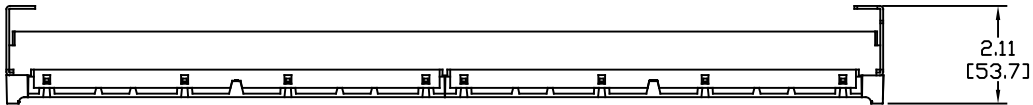

MATERIAL ID	DESCRIPTION
760118323	U/UTP FLAT SINGLE-ROW MODULAR PANEL 24 PORT(MGS400/500/600)

NOTES:

- SEE COMMSCOPE CATALOG FOR PART NUMBER SUFFIXES TO INDICATE COLOR/PKG.
- SEE COMMSCOPE CATALOG FOR COMPLETE LIST OF PARTS RELATED TO THE USE OF THIS PRODUCT.
- DIMENSIONS IN PARENTHESES ARE IN METRIC.
- PART INCLUDES:
 (1) U/UTP FLAT SINGLE-ROW MODULAR PANEL 24 PORT ASSEMBLY
 (2) CAP, PANEL END, M4800
 (24) CAP, ASSY, MGS, SHIELD
 (4) SCREW, COMBO HD, MACHINE, #12-24 X 0.50"