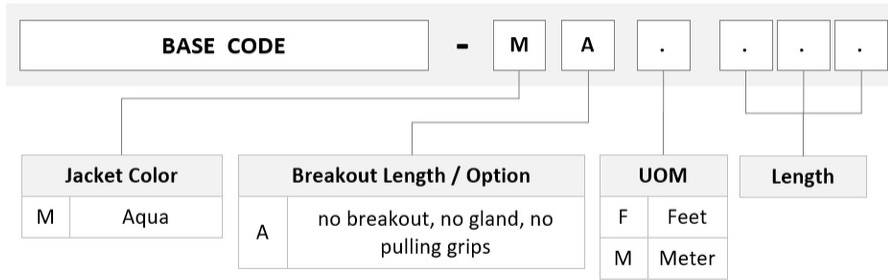

AQX2X2XHF

Base Product

OM4 MPO24 (Pinned) to MPO24 (Pinned), Fiber Patch Cord, 24-Fiber, Method A, Plenum

Product Classification

Regional Availability	Asia Australia/New Zealand Europe Latin America Middle East /Africa North America
Portfolio	CommScope®
Product Type	Fiber array cable assembly
Ordering Note	For lengths greater than 999 ft (304 m), orders must be in meters Minimum length may vary based on cable configuration

General Specifications

Color, boot A	Red
Color, connector A	Aqua
Color, boot B	Red
Color, connector B	Aqua
Construction Type	Stranded
Furcation Color	Aqua
Interface, Connector A	MPO-24/UPC Male
Interface, Connector B	MPO-24/UPC Male
Jacket Color	Aqua
Polarity	Method A
Fibers per Subunit, quantity	24
Total Fibers, quantity	24

Dimensions

Cable Assembly Length Range (m)	1 – 305
Cable Assembly Length Range (ft)	1 – 999

Ordering Tree

AQX2X2XHF

Mechanical Specifications

Cable Retention Strength, maximum 11.24 lb @ 0 ° | 4.40 lb @ 90 °